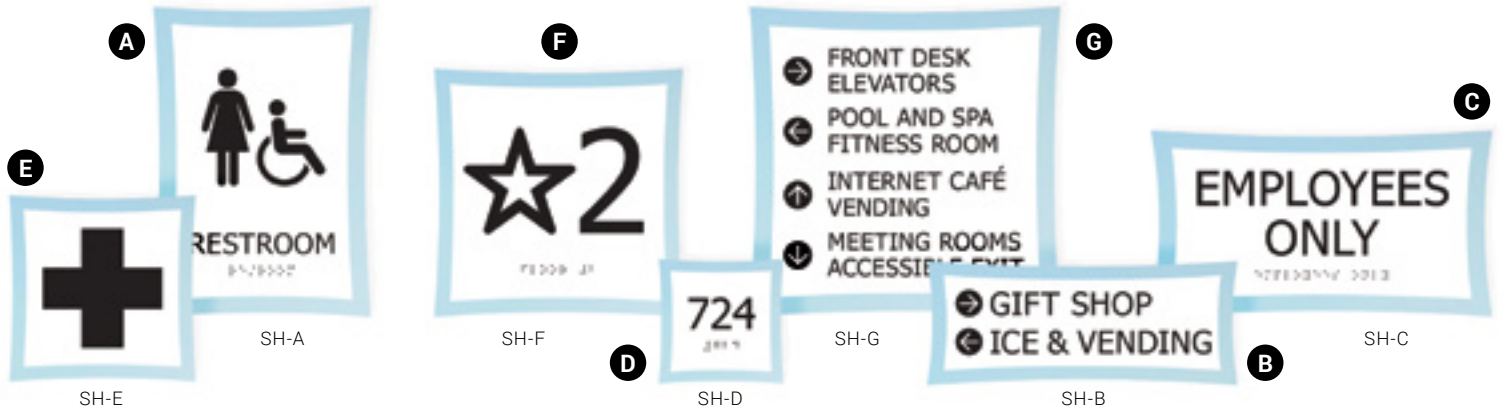

CHOOSE FROM A SIZE BELOW OR WE CAN CREATE A CUSTOM SIZE FOR YOU!

1. **A** 6" x 9"   **B** 10" x 4"   **C** 11" x 6"   **D** 4" x 4"   **E** 6" x 6"   **F** 8" x 8"   **G** 10" x 10"

Shasta SERIES

shown in

Backer:
Glacier

Face:
Bright White

Text/Symbols:
Black

Alternative Color Combinations To Try:

Backer: Smoke
Face: Bright White
Text/Symbols: Black

Backer: Wedgewood
Face: Bright White
Text/Symbols: Black

Backer: Caribbean
Face: Bright White
Text/Symbols: Black

Backer: Kiwi
Face: Bright White
Text/Symbols: Black

Backer: Wisteria
Face: Bright White
Text/Symbols: Black