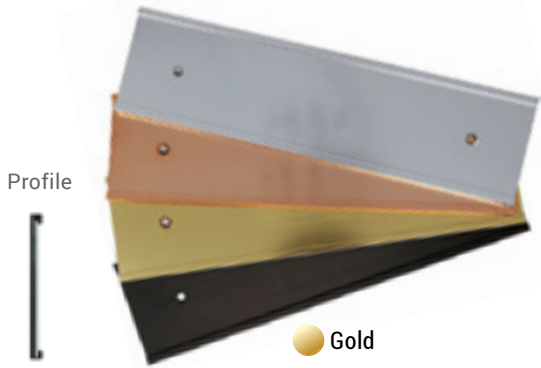

Nameplate Holders

Step 2: Now choose your optional holder from the many styles shown below.

ALUMINUM WALL HOLDERS

- Accommodates inserts up to 1/16" thick.

Item #	Style	Corner	Size	MSRP
45211	Wall	Square	1" x 8"	$7.00
45800	Wall	Square	1 1/2" x 8"	$7.25
45900	Wall	Square	1" x 10"	$7.50
45802	Wall	Square	2" x 6"	$7.75
45036	Wall	Square	2" x 8"	$8.00
45037	Wall	Square	2" x 10"	$9.00
45351	Wall	Square	2" x 12"	$12.00
45353	Wall	Square	3" x 12"	$15.00

● Gold

● Black

● Rose Gold

● Silver

ALUMINUM DESK HOLDERS

- Accommodates inserts up to 1/16" thick.