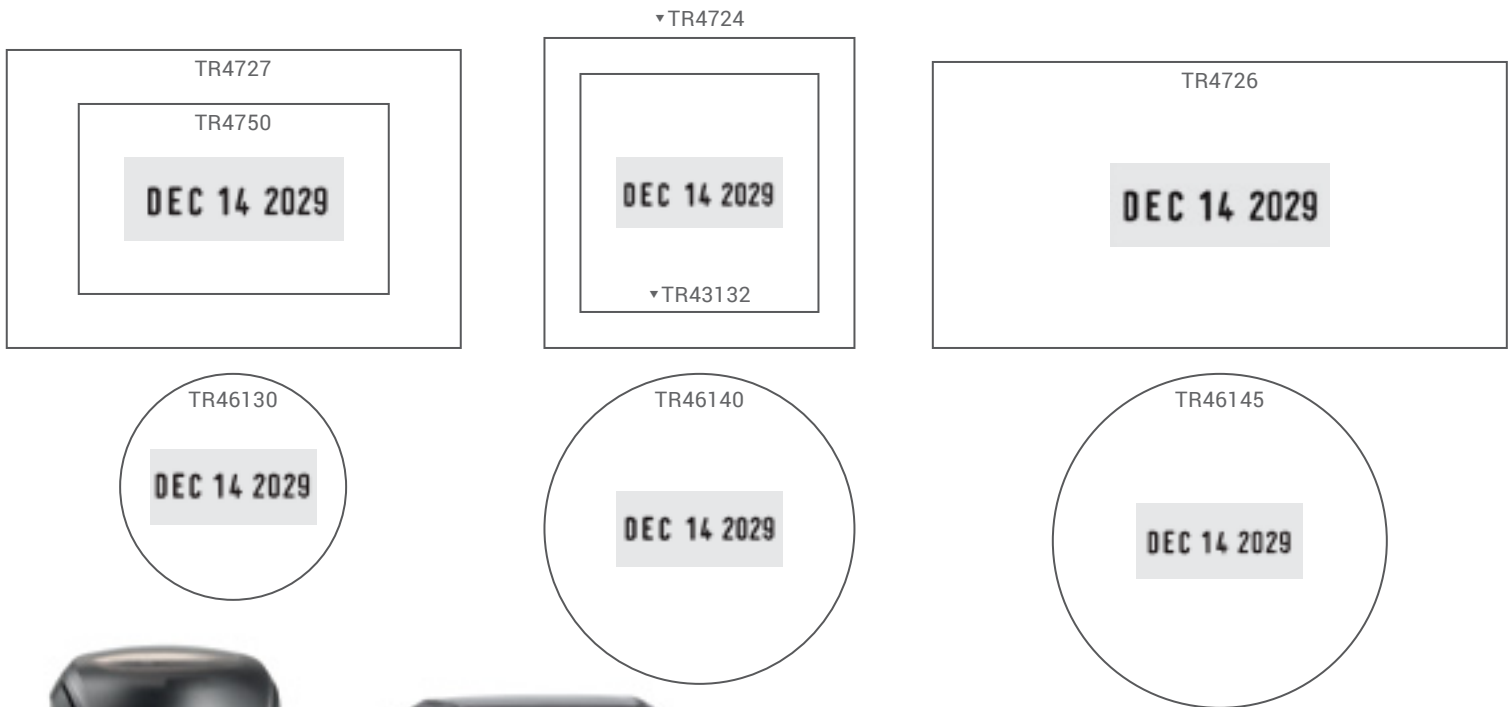

Trodat Printy Self-Inking Daters

Stamp Item #	Description	Impression Area	Stamp MSRP	Die Only Item #	Die Only MSRP
TR43132	2-Color	1 ¼" x 1 ¼"	$48.95	TR43132-DIE	$10.00
TR46130	2-Color	1 ¾" Diameter	$52.95	TR46130-DIE	$10.00
TR46140	2-Color	1 ⅝" Diameter	$73.95	TR46140-DIE	$10.00
TR46145	2-Color	1 ¾" Diameter	$78.95	TR46145-DIE	$10.00
TR4724	2-Color	1 ⅝" x 1 ⅝"	$64.95	TR4724-DIE	$10.00
TR4726	2-Color	1 ½" x 3"	$70.95	TR4726-DIE	$10.00
TR4727	2-Color	1 ⅞" x 2 ⅜"	$73.95	TR4727-DIE	$10.00
TR4729	2-Color	1 ¾" x 2"	$62.95	TR4729-DIE	$10.00
TR4750	2-Color	1" x 1 ⅝"	$56.95	TR4750-DIE	$10.00

See page 67 for replacement pads.