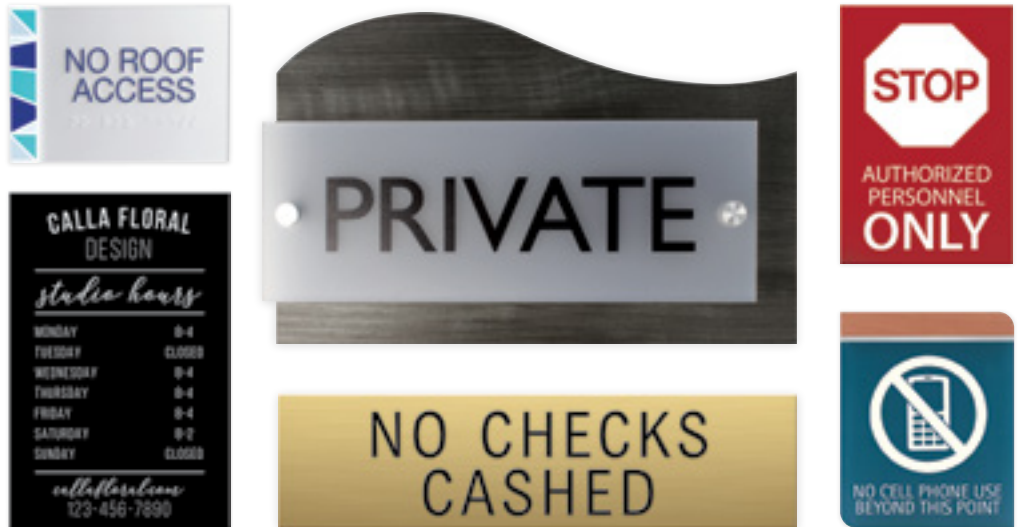

FROM WAYFINDING TO ROOM IDENTIFICATION, INTERIOR SIGNAGE IS KEY TO DELIVERING ESSENTIAL INFORMATION TO YOUR VISITORS. WE CAN HELP YOU WITH CREATING A SINGLE PIECE TO AN ENTIRE SIGNAGE ROLLOUT.

INFORMATIONAL

Informational signage pertains to the overall facilities and provide visitors with broad information such as hours of operation, amenities, and business policies that they need while navigating.

The use of informational signage should answer questions before they're asked and be universally understandable at a glance.