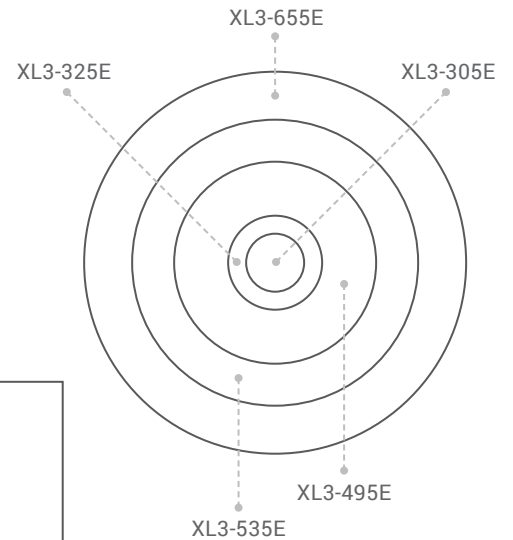

Pre-Inked Stamps

- Sharp, high-quality, crisp impressions
- Re-inkable
- Pre-inked for up to 20,000 impressions
- *Lifetime guarantee*

Available Colors

- Black
- Red
- Blue
- Green
- Purple

ExcelMark

ExcelMark Pre-Inked Stamps

Item #	Impression Area	Max. # of Lines	MSRP
XL3-55E	1/8" x 2 3/8"	1	$26.75
XL3-125E	7/8" x 1 7/8"	6	$42.00
XL3-165E	1 3/8" x 2 3/8"	10	$52.00
XL3-185E	7/8" x 2 1/16"	6	$46.00
XL3-245E	1 1/4" x 3 5/16"	8	$51.00
XL3-265E	1/2" x 3 3/4"	3	$47.00
XL3-275E	1 3/4" x 3 3/4"	10	$74.50
XL3-750E	1 5/8" x 4 7/8"	10	$62.00
XL3-3535E	1 3/8" x 1 3/8"	7	$45.00
XL3-5050E	1 7/8" x 1 7/8"	12	$62.00
XL3-800E	3" x 4 5/16"	18	$128.00
XL3-305E	5/16" Diameter	2	$22.00
XL3-325E	1/2" Diameter	3	$25.50
XL3-495E	1 1/16" Diameter	5	$36.00
XL3-535E	1 1/2" Diameter	9	$38.00
XL3-655E	2" Diameter	12	$44.00

See page 71 for refill ink.