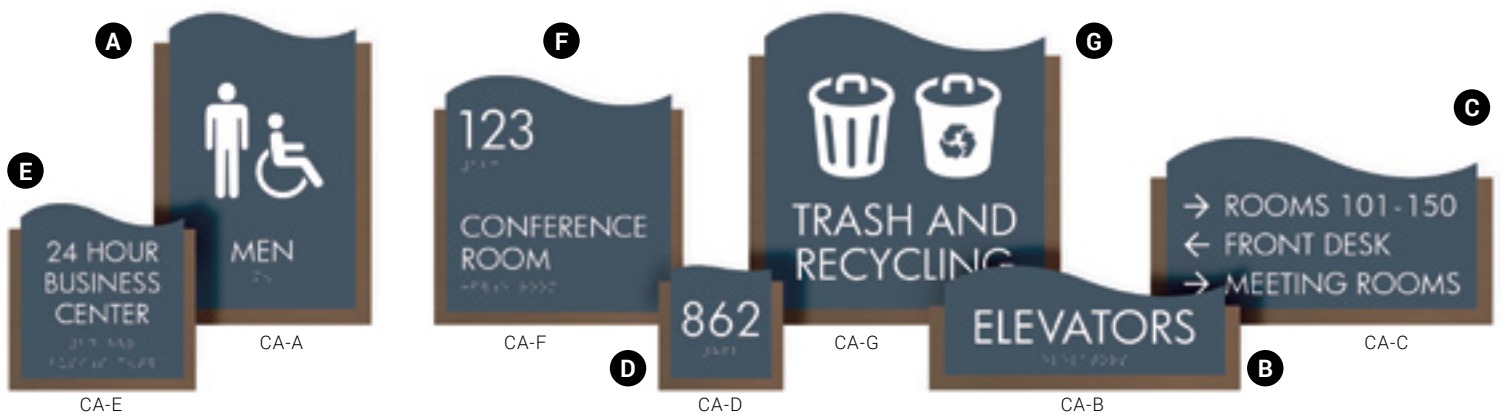

Backer: Wisteria
Face: Bright White
Text/Symbols: Black

Cascade SERIES

shown in

Backer:
Deep Bronze

Face:
China Blue

Text/Symbols:
Bright White

Alternative Color Combinations To Try:

Backer: Sand
Face: Slate
Text/Symbols: Bright White