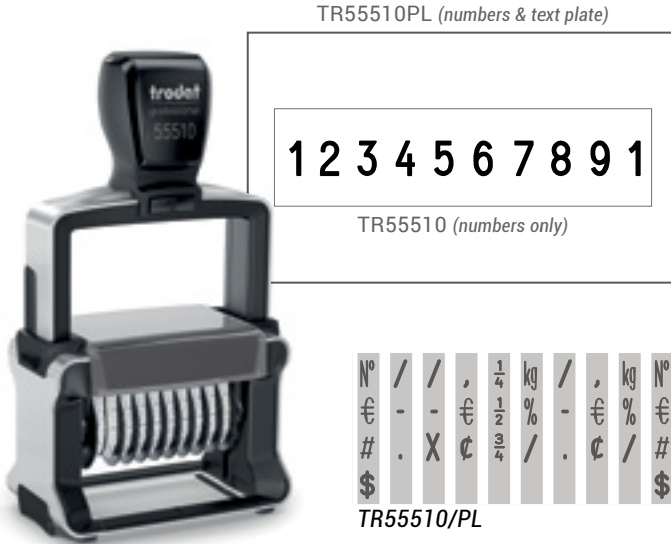

Available Ink Colors

- Black
- Red
- Blue
- Red & Blue

Trodat Professional Self-Inking Numbering Stamps

Item #	Impression Area	Character Height	Number of Bands	MSRP
TR5546	n/a	5/32" Character	6	$74.95
TR5546PL	1" x 1 5/8"	5/32" Character	6	$86.95
TR5558	n/a	3/16" Character	8	$86.95
TR5558PL	1 5/16" x 2 1/4"	3/16" Character	8	$97.95
TR55510	n/a	3/16" Character	10	$97.95
TR55510PL	1 5/16" x 2 1/4"	3/16" Character	10	$109.95

See page 65 for replacement pads.