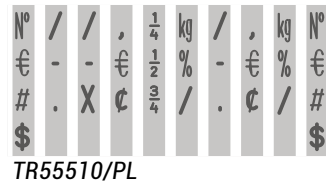

Available Ink Colors

- Black
- Red
- Blue
- Red & Blue

Trodat Professional Self-Inking Numbering Stamps

Item #	Impression Area	Character Height	Number of Bands	MSRP
TR5546	n/a	5/32" Character	6	$74.95
TR5546PL	1" x 1 5/8"	5/32" Character	6	$86.95
TR5558	n/a	3/16" Character	8	$86.95
TR5558PL	1 5/16" x 2 1/4"	3/16" Character	8	$97.95
TR55510	n/a	3/16" Character	10	$97.95
TR55510PL	1 5/16" x 2 1/4"	3/16" Character	10	$109.95

See page 65 for replacement pads.