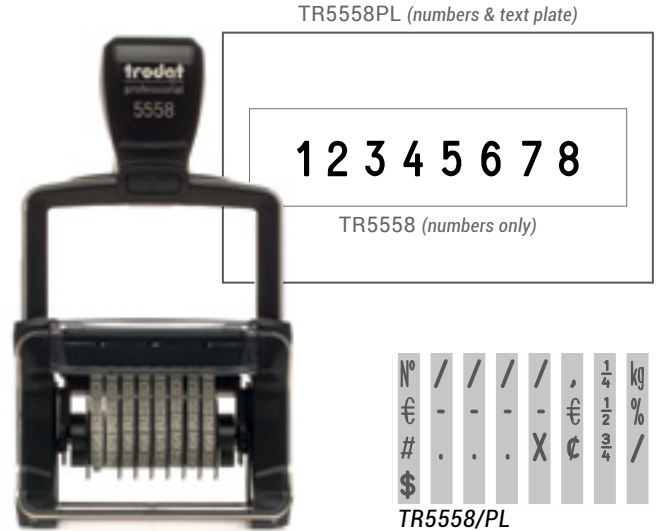

Available Ink Colors

- Black
- Red
- Blue
- Red & Blue

Trodat Professional Self-Inking Numbering Stamps

Item #	Impression Area	Character Height	Number of Bands	MSRP
TR5546	n/a	5/32" Character	6	$74.95
TR5546PL	1" x 1 5/8"	5/32" Character	6	$86.95
TR5558	n/a	3/16" Character	8	$86.95
TR5558PL	1 5/16" x 2 1/4"	3/16" Character	8	$97.95
TR55510	n/a	3/16" Character	10	$97.95
TR55510PL	1 5/16" x 2 1/4"	3/16" Character	10	$109.95

See page 65 for replacement pads.