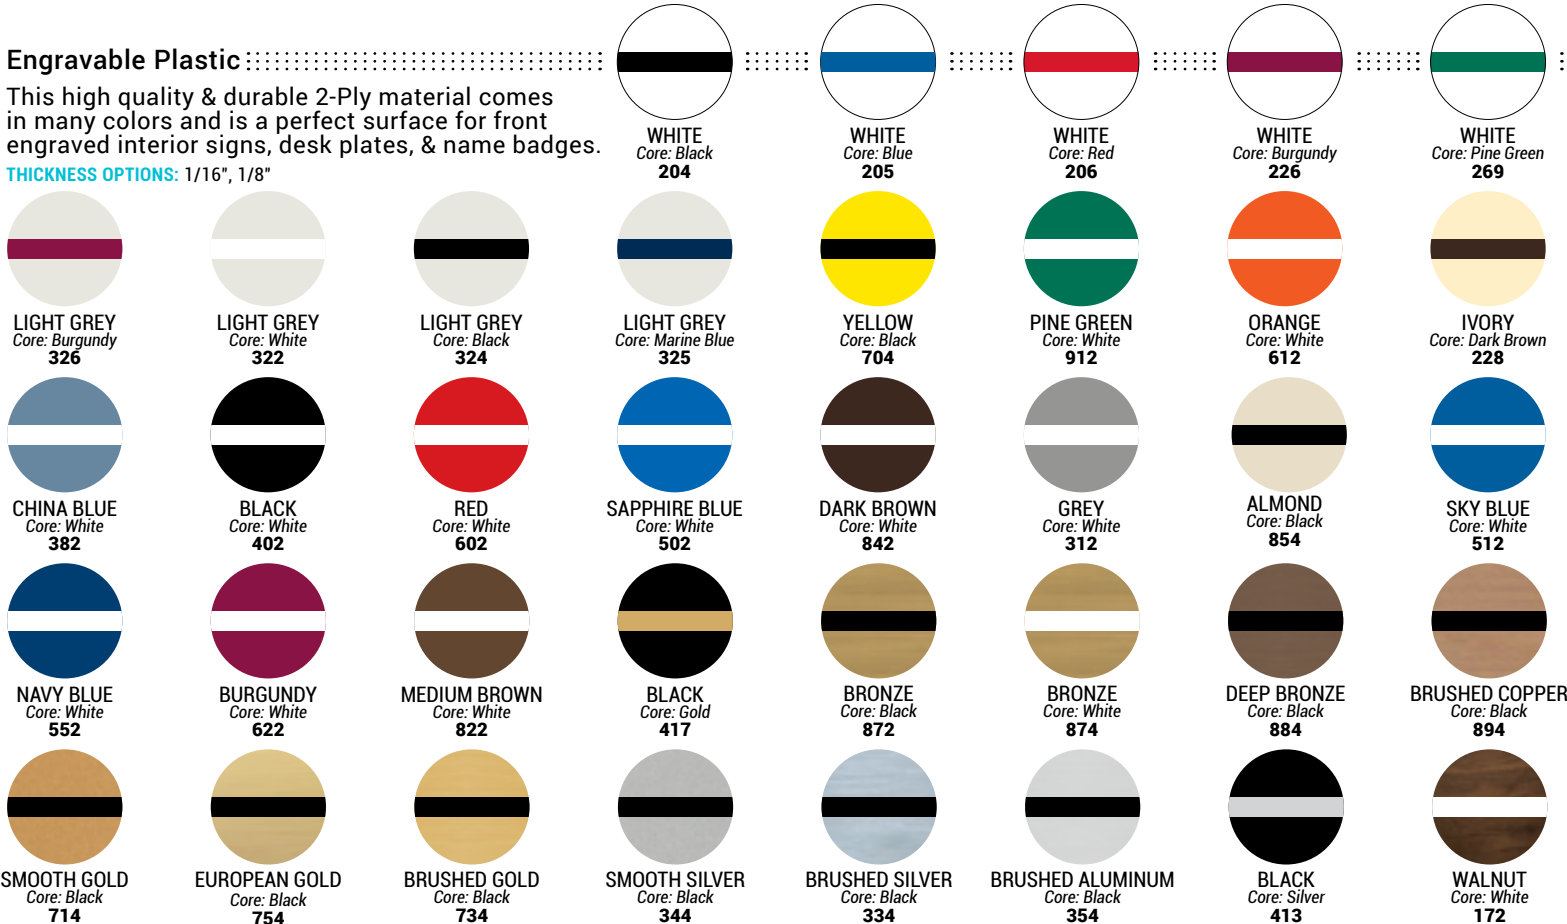

Engravable Plastic

This high quality & durable 2-Ply material comes in many colors and is a perfect surface for front engraved interior signs, desk plates, & name badges.

THICKNESS OPTIONS: 1/16", 1/8"