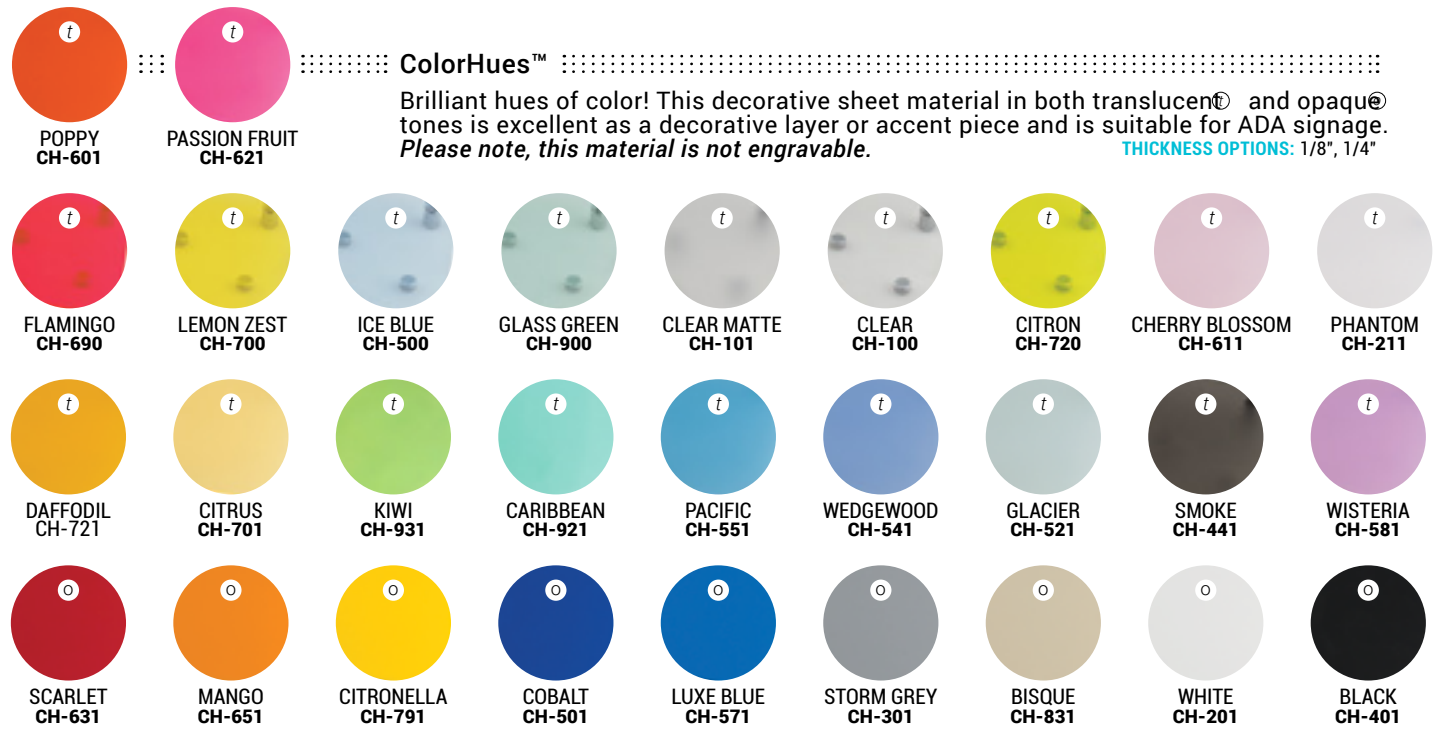

Color Charts ▶ Find just the Right Color!

ADA Alternative® | Substrate & Appliqué

This single layer, matte material is specifically designed to meet ADA compliance requirements. It is ideal for tactile and braille applications and suitable for both indoor and outdoor use. *Please note, this material is not engravable.*

THICKNESS OPTIONS: 1/32", 1/16", 1/8", 1/4" (*select colors)

This catalog features our most popular materials.
Additional materials and colors are available upon request.

Thickness Options

1/32" 1/16" 1/8" 1/4"