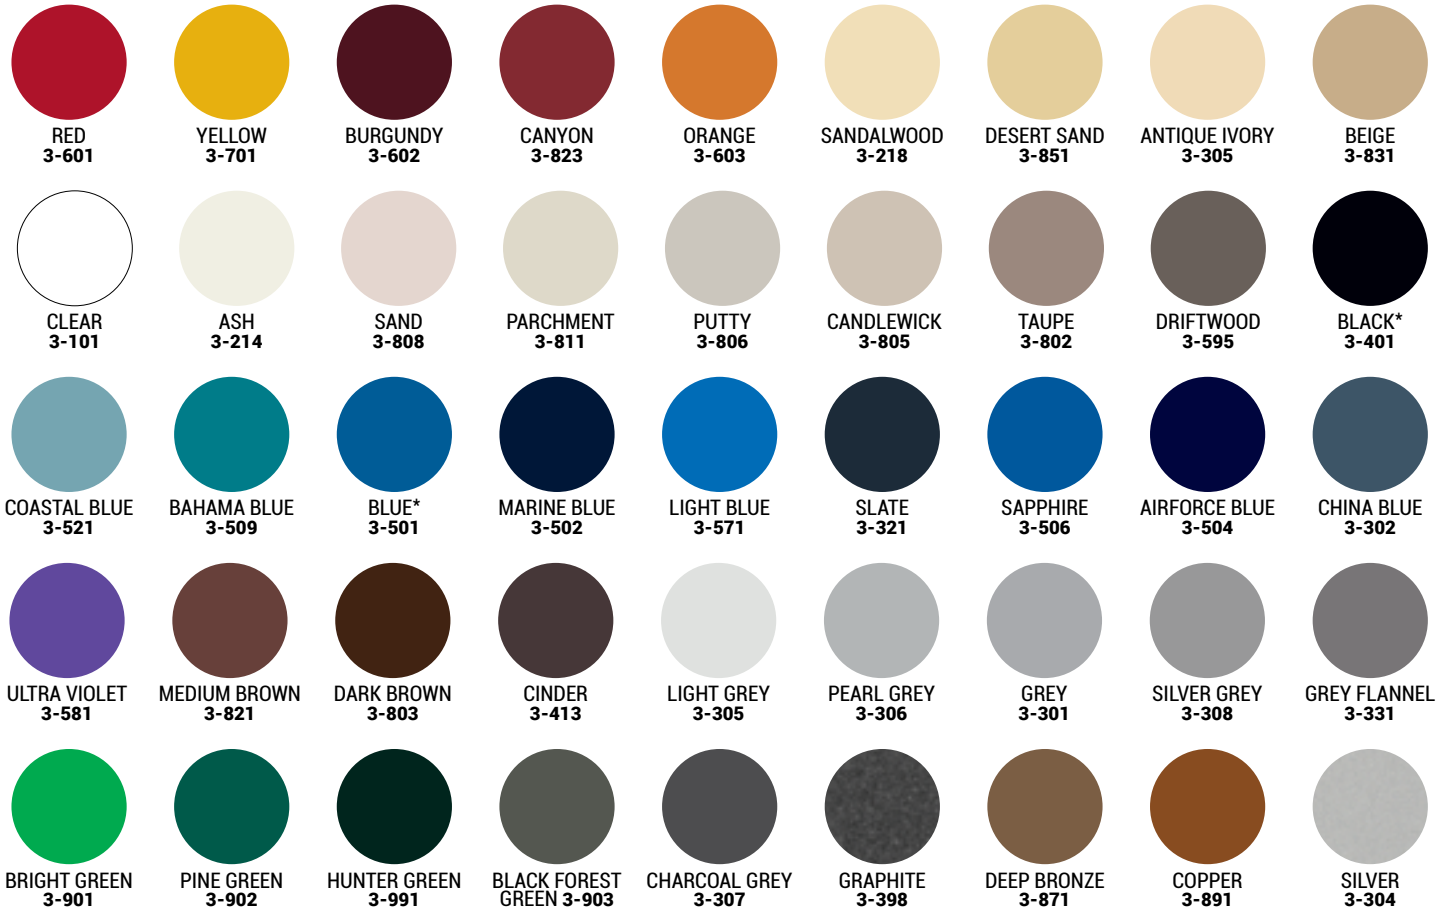

THICKNESS OPTIONS: 1/32", 1/16", 1/8", 1/4" (*select colors)

This catalog features our most popular materials.
Additional materials and colors are available upon request.

Thickness Options

1/32" 1/16" 1/8" 1/4"