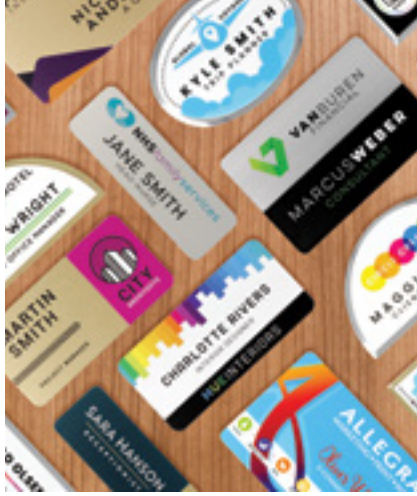

Stamps
ink pads
DECALS
Labels
custom magnets
Seals
PENS
Numberers
photo gifts
DECALS
Banners
signage
PROFESSIONAL
DATERS
Sticky Notes
bonds
TUMBLERS
Handbooks
name badges
EMBOSSERS
Letterhead
business cards
GIFT ITEMS
Nameplates
rubber stamps

Schwaab is a family owned company and a leader in manufacturing custom marking and identification products. We provide solutions to make branding simpler, work more convenient and life more organized. We know it's these small details that add professionalism and authenticity to your workplace.