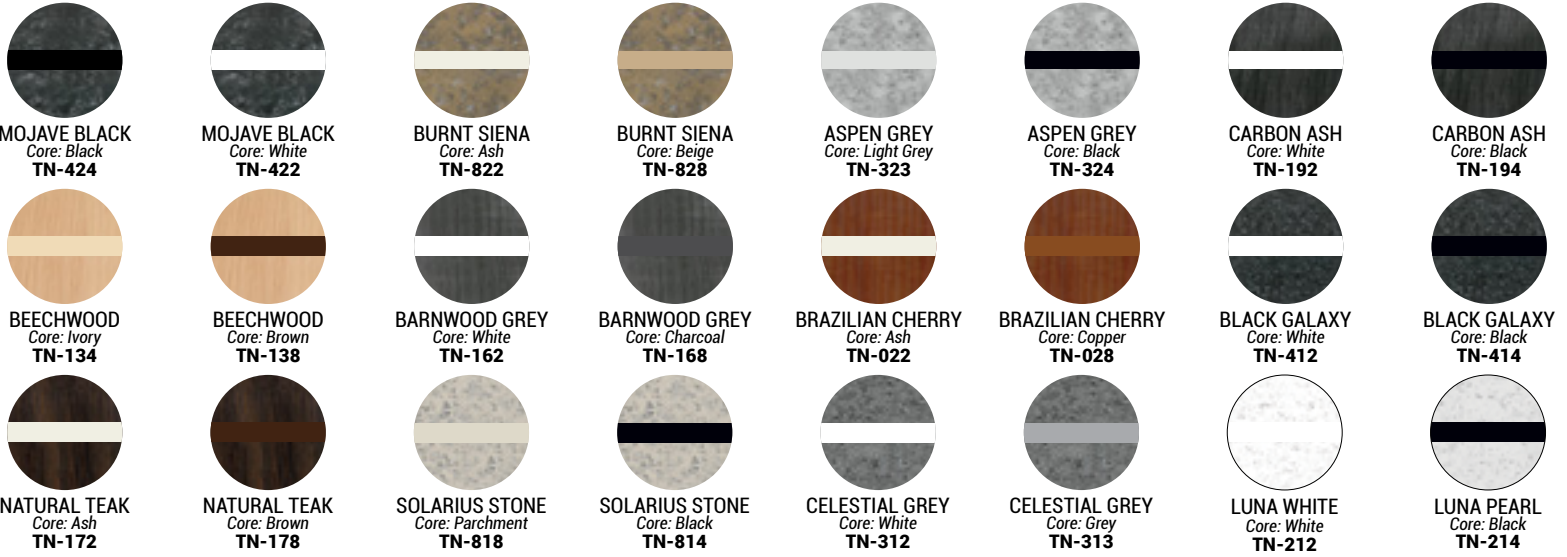

The Naturals (see swatch for core color)

Featuring the contemporary look and feel of marble, granite and wood, this collection is idea for all types of signage including front engraved, decorative layers and accent pieces. **THICKNESS OPTIONS:** 1/16", 1/8"