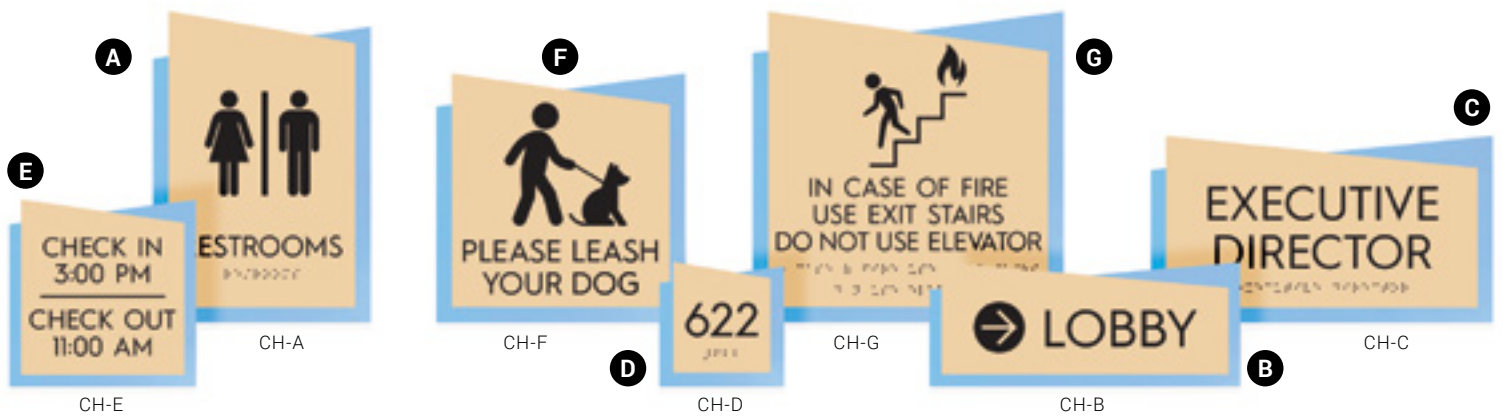

Backer: Coastal Blue
Face: Phantom
Text/Symbols: Black

Backer: Black Forest Green
Face: Phantom
Text/Symbols: Black

Cheviat SERIES

shown in

Backer: Wedgewood

Face: Desert Sand

Text/Symbols: Black

Alternative Color Combinations To Try: