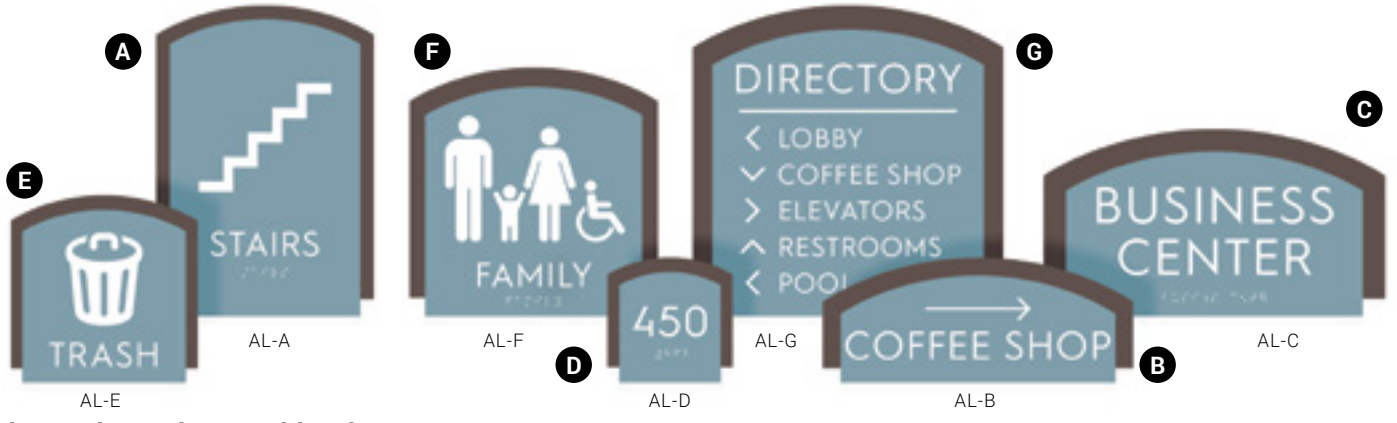

VISIT THESE HELPFUL PAGES FOR YOUR DESIGN OPTIONS

- 41 COPY STYLES
- 42 SYMBOLS
- 43 COLOR CHARTS

Upgrade with Standoffs

Alpine SERIES

shown in

Backer: Cinder

Face: Coastal Blue

Text/Symbols: Bright White