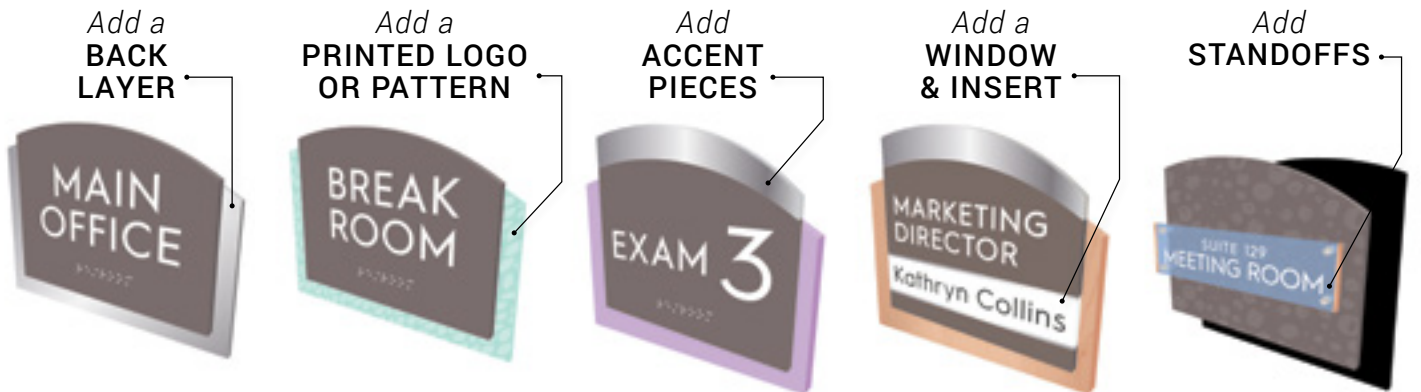

Choose **YOUR OPTIONAL ENHANCEMENTS!** ▼